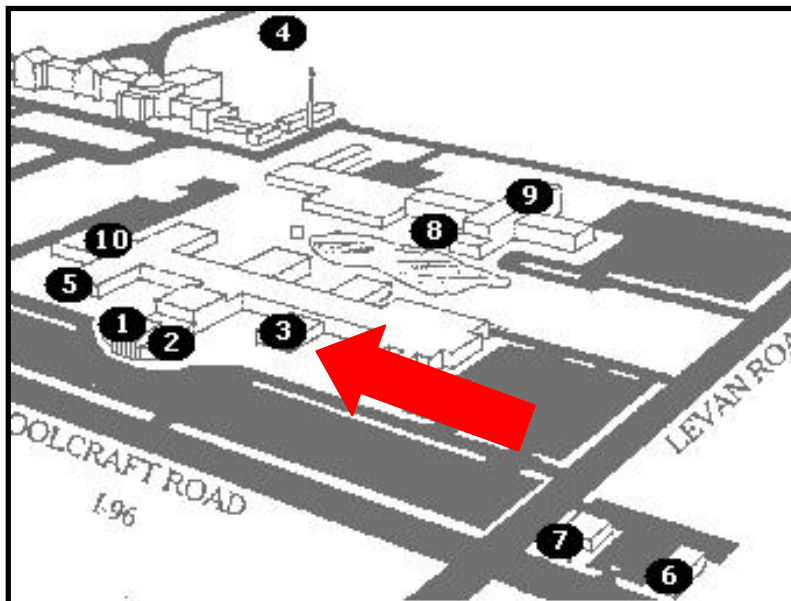

March 9, 2008, Sunday at 3:00 p.m.: **Nelson Amos – Renaissance Serenades for Lute**
Free Admission by reservation, Neslon Amos Studio, 9 E. Cross St., Ypsilanti's Depot Town
(Call 734-484-2787 or email nelsonamosstudio@aol.com)

March 9, 2008, Sunday at 3:00 p.m.: **Meeting of the Classic Guitar Society of Michigan**
Kresge Hall on the Madonna University Campus, 36600 Schoolcraft Rd. (at Levan), Livonia MI.

March 16, 2008, Sunday at 3:00 p.m.: **Nelson Amos – Renaissance Serenades for Lute**
Free Admission by reservation, Neslon Amos Studio, 9 E. Cross St., Ypsilanti's Depot Town
(Call 734-484-2787 or email nelsonamosstudio@aol.com)

March 18, 2008, Tuesday at 7:00 p.m.: **Meeting of the Classic Guitar Society of Michigan**
Wayne State University, Old Main Rm. 2302, Corner of Cass and Warren, Detroit, MI

April 13, 2008, Sunday at 3:00 p.m.: **Meeting of the Classic Guitar Society of Michigan**
Kresge Hall on the Madonna University Campus, 36600 Schoolcraft Rd. (at Levan), Livonia MI.

April 22nd, Tuesday at 6:00 p.m.: **Raphaella Smits - Master Class**
Kresge Hall on the Madonna University Campus, 36600 Schoolcraft Rd. (at Levan), Livonia MI
Players fee will be $50 and auditors will be $20.

April 22nd, Wednesday at 7:30 p.m.: **Raphaella Smits - Concert**
Kresge Hall on the Madonna University Campus, 36600 Schoolcraft Rd. (at Levan), Livonia MI
It will be $20 for general admission and $15 for students.

Madonna University - 36600 Schoolcraft Road - Livonia, Michigan 48150