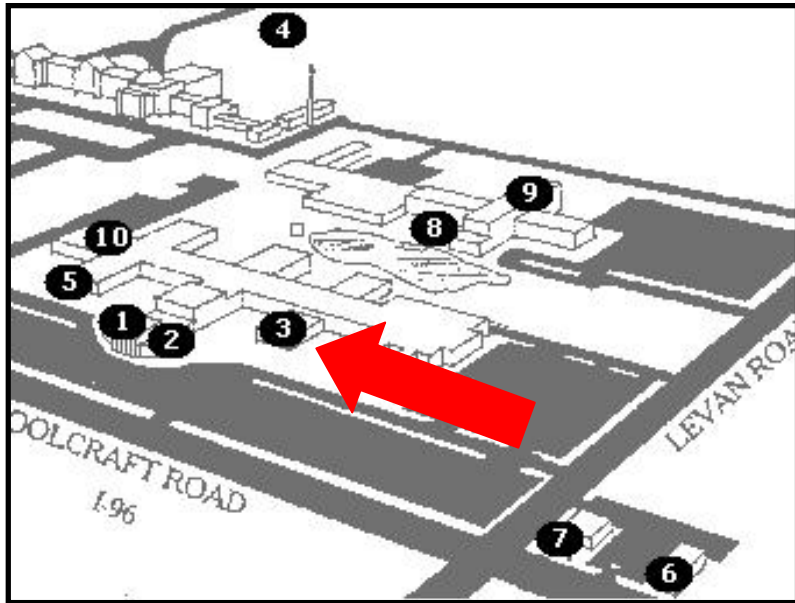

Madonna University - 36600 Schoolcraft Road - Livonia, Michigan 48150